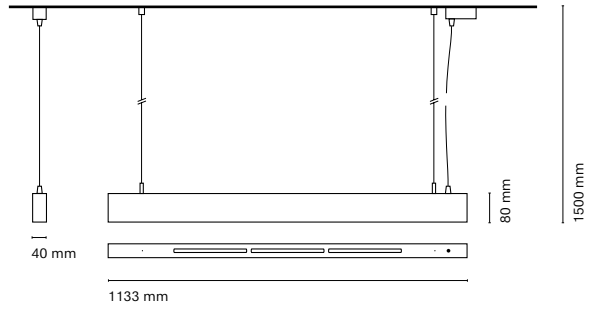

16304-
Infinity Up&Down Opal 1133mm

16314-
Infinity Up&Down Microprismatic 1133mm