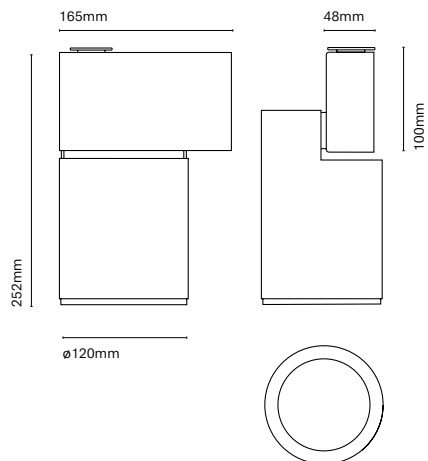

06533-
BCN 120 Spotlight Track

06534-
BCN 120 Tubular Spotlight Base