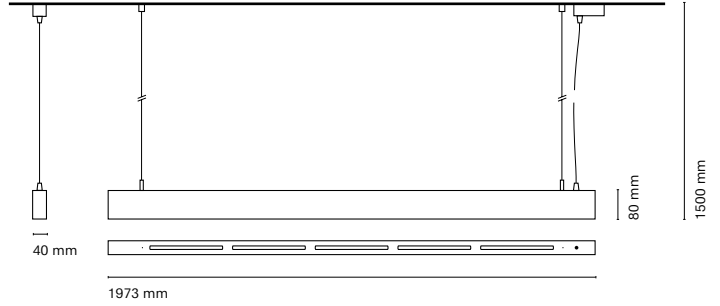

16307-
Infinity Up&Down Opal 1973mm

16317-
Infinity Up&Down Microprismatic 1973mm