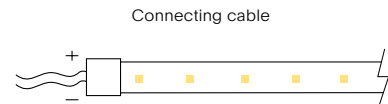

Outdoor monochrome

Accessories

The connecting cable is used to power the LED strip. All NEXIA strips include their connector cable. These accessories are used when the customer customizes the cuts themselves.

15583-	Monochrome strip
15583-RGB	RGB strip