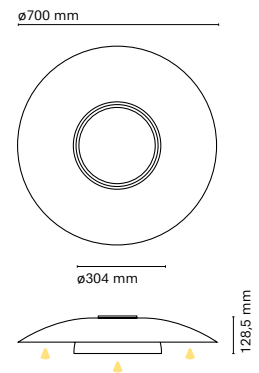

31441-
Tires Down+Ambient 700mm