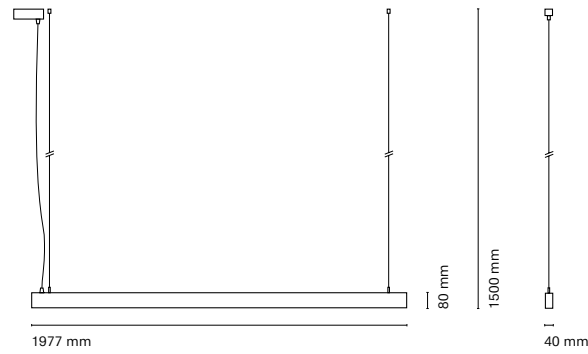

- 16127-
  Infinity Air Opal 1973 mm
- 16137-
  Infinity Air Microprismatic 1973mm
- 16147-
  Infinity Air Opal IP431973 mm
- 16157-
  Infinity Air Microprismatic IP43 1973mm