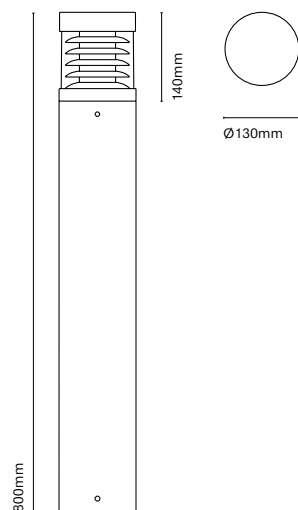

24701-
with accessory 24792-Y