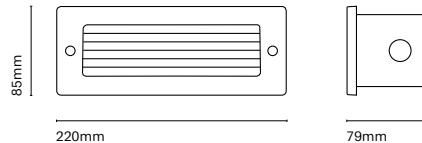

ES
Es una luminaria empotrable con un diseño limpio y elegante. Carrer ha sido creada para generar tanto un efecto bañador de pared como de señalización.

FR
Un luminaire encastré avec un design épuré et élégant. Carrer a été conçu pour créer un effet lèche-mur à la fois que balisage.

IT
Incasso dal disegno pulito ed elegante. Carrer è un segnapasso pensato anche per creare un effetto Wall Washer.

24500-

24501-

	Colour	CRI/Temp.	Angle	LED
24500-	Y Anthracite	S Switchable	9 100°	1 1000 lm / 10W
	0 White			

Installation dimensions 176x130mm
Pre installation box for concrete 195x145x80mm included

	Colour	CRI/Temp.	LED
24501-	Y Anthracite	S Switchable	0 170 lm / 1,6W
	0 White		

Installation dimensions 178x67mm
Pre installation box for concrete 212x78x75mm included