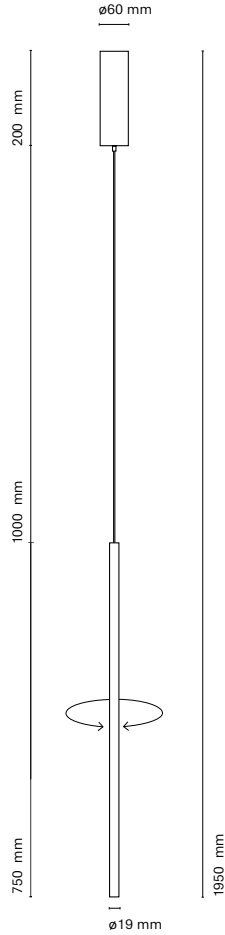

31157-
Line Suspended 762mm

	Colour	CRI/Temp.	Led	Dimming
31155-	0 White	H 927	1 1440lm / 9,6W	On-Off
	1 Black	E 930		
	7* Satin Nickel	F 940		
	D* Gold			

* Black canopy

	Colour	CRI/Temp.	Led	Dimming
31157-	0 White	H 927	1 2016lm / 13,5W	On-Off
	1 Black	E 930		
	7* Satin Nickel	F 940		
	D* Gold			

* Black canopy