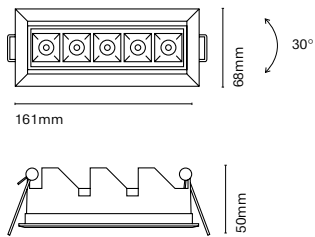

19205-
Boxet Adjustable 10 W