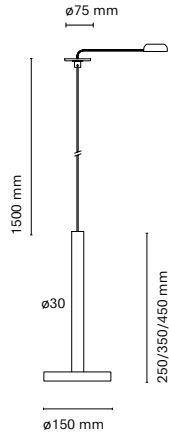

06747- (250mm)
06748- (350mm)
06749- (450mm)
BCN 30 (false ceiling)