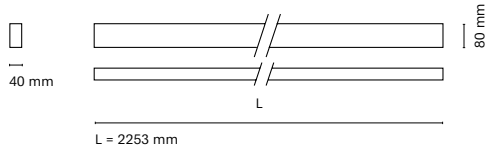

16108-
Infinity Down Opal IP43 2253mm

16118-
Infinity Microprismatic IP43 2253mm