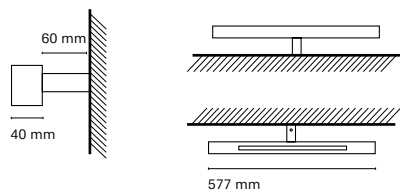

16412-
Infinity Wall Up&Down 577mm