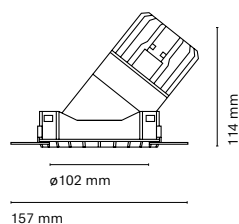

00452-

00461-