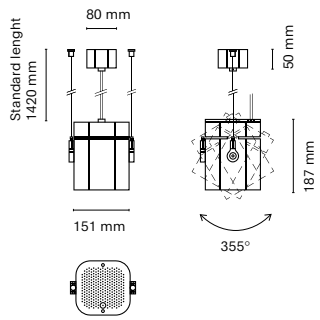

18101-
Box Air 1 Module