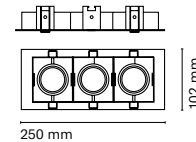

Kardan L

Colour

02431-	0GX5.3	White
	1GX5.3	Black
	8GX5.3	Aluminum

Colour

02432-	0GX5.3	White
	1GX5.3	Black
	8GX5.3	Aluminum

Colour

02433-	0GX5.3	White
	1GX5.3	Black
	8GX5.3	Aluminum

Kardan S

Colour

02411-	0GU	White
	1GU	Black
	8GU	Grey

Colour

02412-	0GU	White
	1GU	Black
	8GU	Grey

Colour

02413-	0GU	White
	1GU	Black
	8GU	Grey