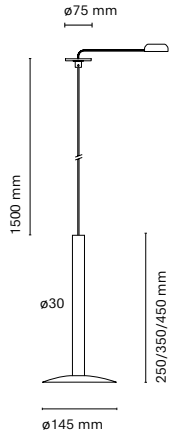

06744- (250mm)
06745- (350mm)
06746- (450mm)
BCN 30 (false ceiling)