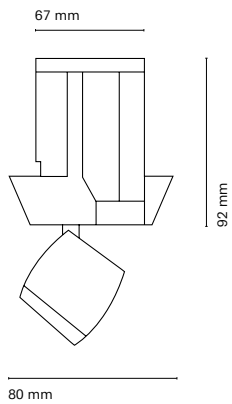

Colour	CRI/Temp.	Angle	Led	Dimming	Emergency
06811-	0 White	H 927	1 15°	0 600 lm / 6W	- On-Off	- No Emergency
	1 Black	E 930	2 24°	1 900 lm / 9W	D Dali	EM Kit 1h
		F 940	3 36°		B Bluetooth	
			4 50°		Z Zigbee	

Accessories

06891- Honeycomb