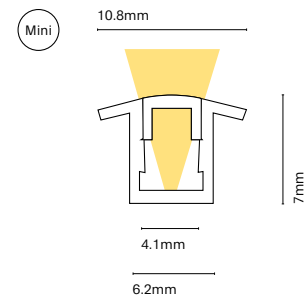

Colour	Lenght
22002-	8 Silver	200 200 cm
		150 150 cm
		100 100 cm
		050 50 cm

Accessories

		Lenght
22301-	Transparent diffuser (loss by diffuser 5%)	200 200 cm
22302-	Opal diffuser (loss by diffuser 30%)	150 150 cm
		100 100 cm
		050 50 cm
22501-	End cap with hole	
22502-	End cap without hole	
22503-	Fixation clip	

22301-
22302-

22501-
22502-

22503-

Accessories

		Lenght
22301-	Transparent diffuser (loss by diffuser 5%)	200 200 cm
22302-	Opal diffuser (loss by diffuser 30%)	150 150 cm
		100 100 cm
		050 50 cm
22504-	End cap with hole	
22505-	End cap without hole	

22504-
22505-