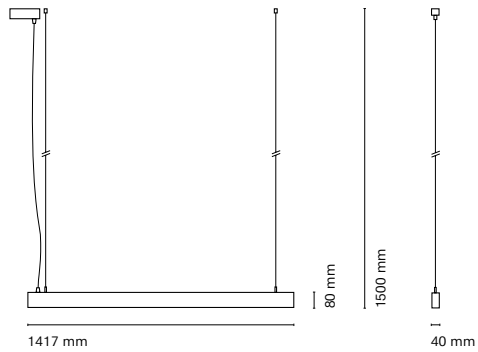

16125-
Infinity Air Opal 1413mm

16135-
Infinity Air Microprismatic 1413mm

16145-
Infinity Air Opal IP43 1413mm

16155-
Infinity Air Microprismatic IP43 1413mm