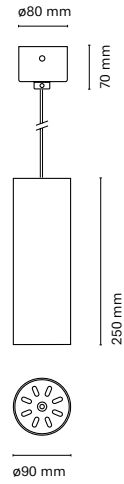

BCN 90 Air

Index protection IP20	Colour temp. 2700K / 3000K / 3500K / 4000K
Flicker Flicker free	Technology LED
Step McAdam 2-SDCM	Guarantee 5 years
Driver Included	Class II
CRI > 90	Voltage 230V
Lifetime 50.000h	

Honeycomb available for greater visual comfort

06711-
Bcn 90 Air 250 mm