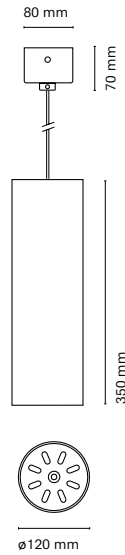

06732-
Bcn 120 Air 350 mm