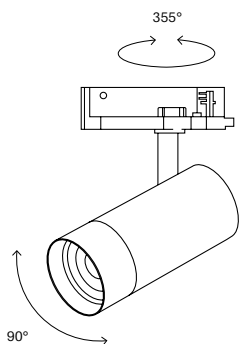

26111-
26112-
26113-

Zoom

	Colour	CRI/Temp.	Angle	Led	Dimming
26111-	0 White	S 927-930-940	Z Zoom 20-60°	4 3000lm/30W	M Manual dimming
	1 Black				

	Colour	CRI/Temp.	Angle	Led	Dimming
26112-	0 White	H 927	Z Zoom 20-60°	2 1500lm/12W	No dimming
	1 Black	E 930		3 2000lm/18W	D Dali
		F 940		4 3000lm/26W	B Bluetooth
		W 935		5 4000lm/34W	

	Colour	CRI/Temp.	Angle	Led	Dimming
26113- OWWL CRI > 97	0 White	A >97 2700K	Z Zoom 20-60°	2 1500lm/14W	No dimming
	1 Black	D >97 3000K		3 2000lm/20W	D Dali
		K >97 4000K		4 3000lm/30W	B Bluetooth