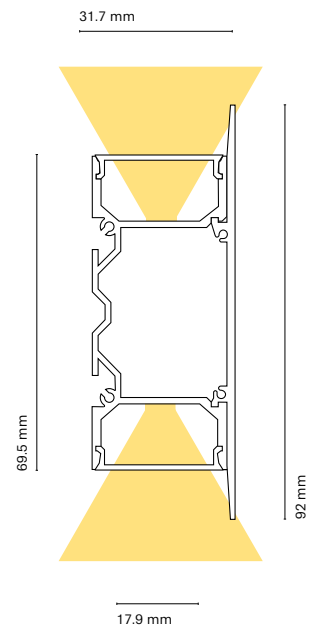

15840

Aluminum profile 35 mm

ES Perfil de aluminio 35 mm C
FR Profilé rond en aluminium
IT Profilo tondo di alluminio

Material
AL6063-T5

Application
Surface / Suspended

Inner dimension
25 mm

Maximum power
42W

	Colour	Lenght
15840-	0 White	200 200 cm
	1 Black	150 150 cm
		100 100 cm
		050 50 cm

Accessories

		Lenght
15841-	Opal diffuser (loss by diffuser 30%)	200 200 cm
		150 150 cm
		100 100 cm
		050 50 cm
15842-	End cap profile	Colour
		0 White
		1 Black
15843-	Suspension kit	
15844-	Fixing profile support	
15845-	Joint (2 pcs)	

22014

Wall profile up & down

ES Perfil pared up & down
FR Profil mur up & down
IT Profilo a parete up & down

Material
AL6063-T5

Application
Surface

Inner dimension
17.9 mm

Maximum power
20W + 20W

	Colour	Lenght
22014-	0 White	200 200 cm
	1 Black	150 150 cm
	8 Silver	100 100 cm
		050 50 cm

Accessories

		Lenght
22311-	Opal diffuser (loss by diffuser 30%)	200 200 cm
		150 150 cm
		100 100 cm
		050 50 cm
22537-	End cap profile