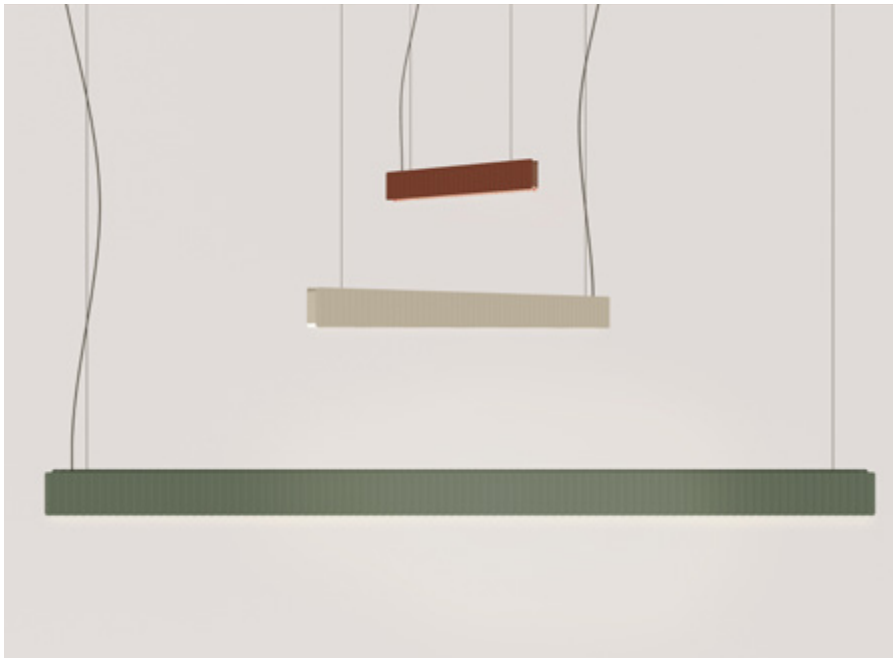

Colour	CRI/Temp.	Led	Dimming	Emergency
31602-	● C Coral Red (RAL 3016)	H 927	L 1541 lm / 13W	- On-Off	No Emergency
	● M Grey Blue (RAL 5008)	E 930	H 2827 lm / 23,8W	D* Dali	EM Kit 1h
	● J Cement Grey (RAL 7033)	F 940	B* 3040-3240 lm / 21,4W	B* Bluetooth	
	● E Silk Grey (RAL 7044)	T* 827-865	A* 2150-2280 lm / 14,2W	C Cord Switch	
31604-	● C Coral Red (RAL 3016)	H 927	L 3082 lm / 26W	- On-Off	No Emergency
	● M Grey Blue (RAL 5008)	E 930	H 5654 lm / 47,6W	D* Dali	EM Kit 1h
	● J Cement Grey (RAL 7033)	F 940	B* 6080-6480 lm / 42,8W	B* Bluetooth	
	● E Silk Grey (RAL 7044)	T* 827-865	A* 4300-4560 lm / 28,4W	C Cord Switch	

* Asterisk indicates the combination Tuneable White