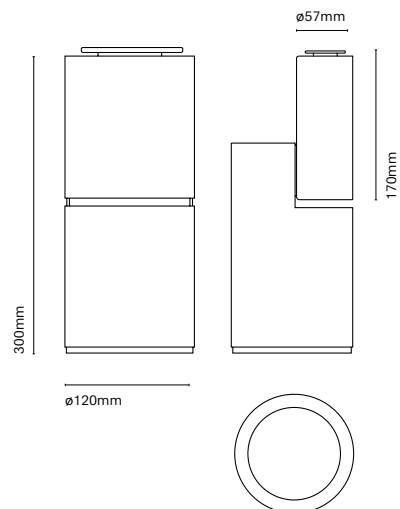

06535-
BCN 120 Tubular Spotlight Track