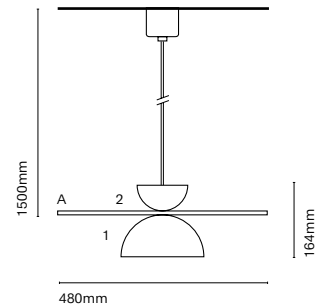

31350-
Tires Model 5 Acoustic

	Colour Cupola 1	CRI/Temp.	Led	Dimming
31310-	M Grey Blue (RAL 5008)	H 927	1 1300lm / 12W	On-Off
	J Cement Grey (RAL 7033)	E 930		D Dali
	E Silk Grey (RAL 7044)			
	S Red Oxide (RAL 3009)			

	Colour Cupola 1	Colour Cupola 2	CRI/Temp.	Led	Dimming
31320-	M Grey Blue (RAL 5008)	M Grey Blue	H 927	1 1300lm / 12W	On-Off
	J Cement Grey (RAL 7033)	J Cement Grey	E 930		D Dali
	E Silk Grey (RAL 7044)	E Silk Grey			
	S Red Oxide (RAL 3009)	S Red Oxide			

	Colour Cupola 1	Colour Cupola 3	CRI/Temp.	Led	Dimming
31330-	M Grey Blue (RAL 5008)	M Grey Blue	H 927	1 1300lm / 12W	On-Off
	J Cement Grey (RAL 7033)	J Cement Grey	E 930		D Dali
	E Silk Grey (RAL 7044)	E Silk Grey			
	S Red Oxide (RAL 3009)	S Red Oxide			

	Colour Cupola 1	Colour Cupola 2	Colour Cupola 3	CRI/Temp.	Led	Dimming
31340-	M Grey Blue (RAL 5008)	M Grey Blue	M Grey Blue	H 927	1 1300lm / 12W	On-Off
	J Cement Grey (RAL 7033)	J Cement Grey	J Cement Grey	E 930		D Dali
	E Silk Grey (RAL 7044)	E Silk Grey	E Silk Grey			
	S Red Oxide (RAL 3009)	S Red Oxide	S Red Oxide			

	Colour Cupola 1	Colour Cupola 2	Colour Acoustic	CRI/Temp.	Led	Dimming
31350-	M Grey Blue (RAL 5008)	M Grey Blue	S Silver Grey	H 927	1 1300lm / 12W	On-Off
	J Cement Grey (RAL 7033)	J Cement Grey	A Anthracite	E 930		D Dali
	E Silk Grey (RAL 7044)	E Silk Grey	D Dark camel			
	S Red Oxide (RAL 3009)	S Red Oxide