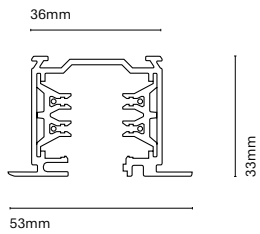

Recessed

07701-
07702-
07703-
Three-Phase 16A Track System
Recessed