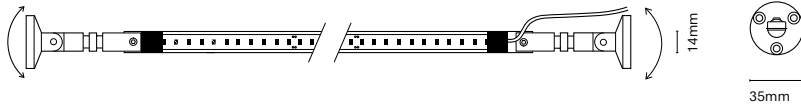

21501-
230V set

21505-
24V set