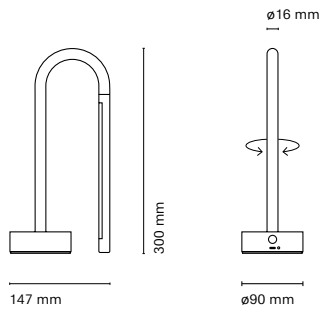

3-Position touch dimmer

High 100%: 5h of autonomy
Medium 50%: 10h of autonomy
Low 25%: 30h of autonomy

31105-