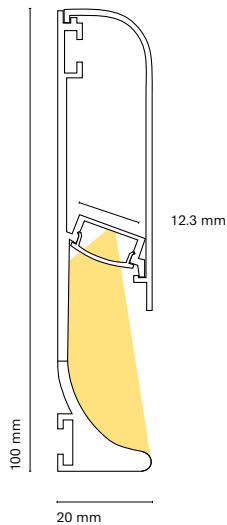

Maximum power
20W

	Colour	Lenght
22012-	0 White	200 200 cm
	1 Black	150 150 cm
	8 Silver	100 100 cm
		050 50 cm

Accessories

		Lenght
22303-	Transparent diffuser (loss by diffusser 5%)	200 200 cm
22304-	Opal diffuser (loss by diffusser 30%)	150 150 cm
		100 100 cm
		050 50 cm