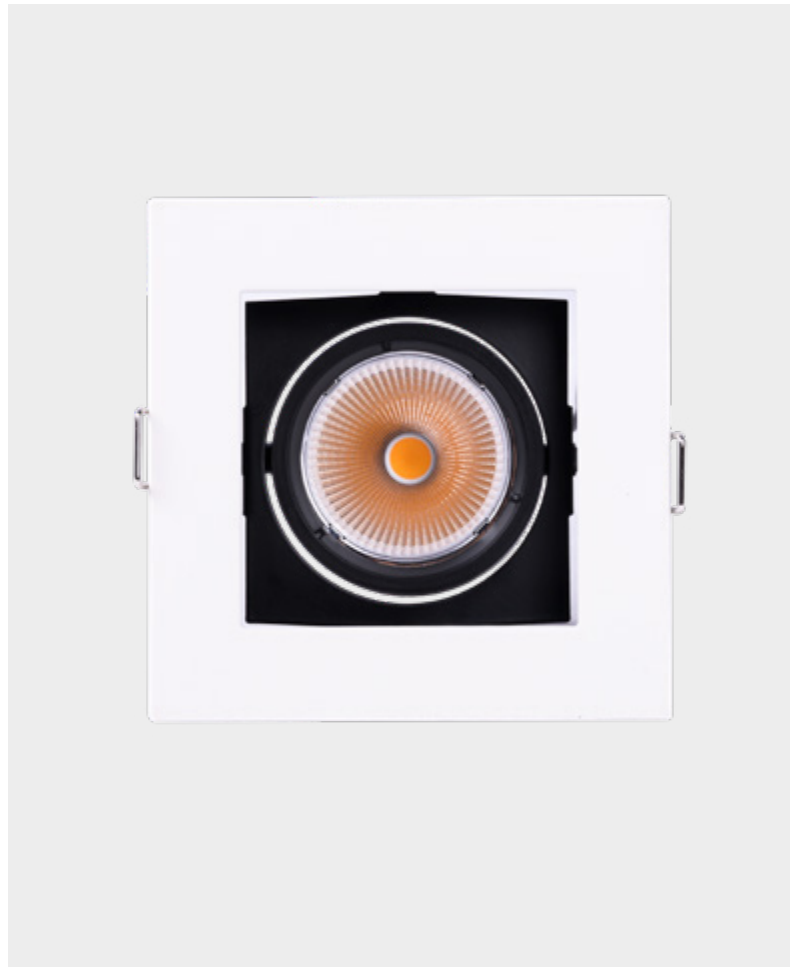

Cut-out 185x115mm

Accessories

03359-

Supplementary Frame 230x155mm

Colour
0 White
1 Black
2 Grey

03359-

Kardan

Kardan is a system that allows the combination of different types of COB LED lights with the same aesthetics. These lights are integrated into aluminum multisystem, framed or unframed, from one to four elements.