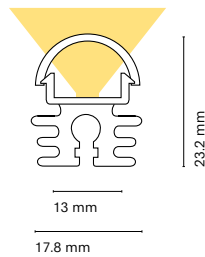

15602

Basic profile high base

ES Perfil básico alto
FR Basique profil haut
IT Profilo basico alto

Material
AL6063-T5

Application
Surface

Inner dimension
13 mm

Maximum power
30W

15602-	Colour		Lenght	
	8	Silver	200	200 cm
			150	150 cm
			100	100 cm
			050	50 cm

Accessories

		Lenght	
15611-	Transparent diffuser (loss by diffuser 5%)	200	200 cm
15612-	Opal diffuser (loss by diffuser 30%)	150	150 cm
15614-	Angle cover lens 30°	100	100 cm
15615-	Angle cover lens 60°	050	50 cm

15617-	End cap without hole 16mm
15618-	End cap with hole 16mm
15605-	Fixing profile support 16mm