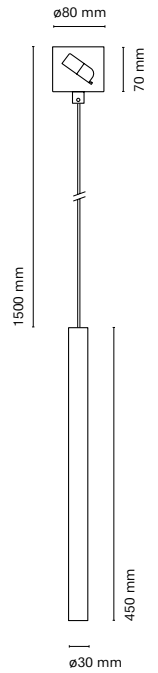

06753-
Bcn 30 Air 450 mm
(Canopy)

	Colour	CRI/Temp.	Angle	Led	Dimming
06741-	0 White	H 927	1 15°	0 660 lm / 6W	On-Off
06742-	1 Black	E 930	2 25°		N Dali no-push
06743-	A Copper				D Dali
	D Gold				
	G Graphite				

Cut-out 60mm

	Colour	CRI/Temp.	Angle	Led	Dimming
06751-	0 White	H 927	1 15°	0 660 lm / 6W	On-Off
06752-	1 Black	E 930	2 25°		
06753-	A Copper				
	D Gold				
	G Graphite				

Accessories

	Colour
06790- Front Ring	0 White
	1 Black
	A Copper
	D Gold
	R Red
	G Graphite