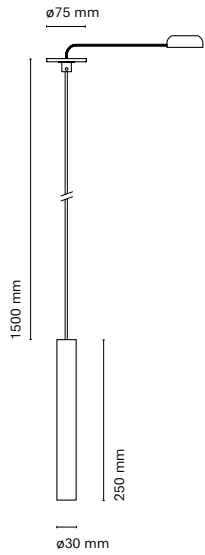

BCN 30 Air

06741-
Bcn 30 Air 250 mm
(False ceiling)