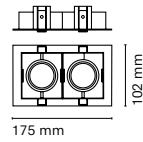

Kardan L

Colour

02431-	0GX5.3	White
	1GX5.3	Black
	8GX5.3	Aluminum

Colour

02432-	0GX5.3	White
	1GX5.3	Black
	8GX5.3	Aluminum

Colour

02433-	0GX5.3	White
	1GX5.3	Black
	8GX5.3	Aluminum

Kardan S

Colour

02411-	0GU	White
	1GU	Black
	8GU	Grey

Colour

02412-	0GU	White
	1GU	Black
	8GU	Grey

Colour

02413-	0GU	White
	1GU	Black
	8GU	Grey