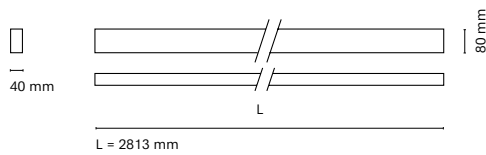

16110-
Infinity Down Opal IP43 2813mm

16120-
Infinity Microprismatic IP43 2813mm