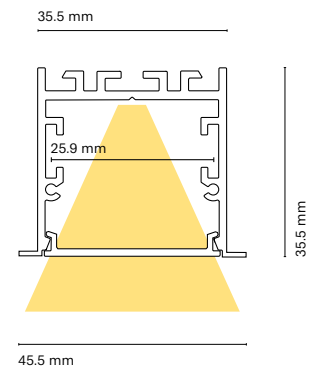

Inner dimension
25 mm

Maximum power
42W

	Colour	Lenght
15850-	0 White	200 200 cm
		150 150 cm
		100 100 cm
		050 50 cm

Accessories

		Colour	Lenght
15841-	Opal diffuser (loss by diffuser 30%)	0 White	200 200 cm
			1 Black
			050 50 cm