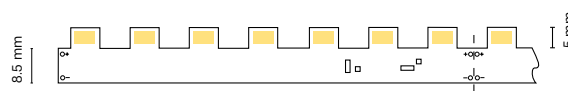

Recommended length (max.) 6 m
Profile Essential
Dimension 5000x8x2mm
Cut 100 mm /7 LED

100 mm

6 m Essential 100 mm 3 years

ES Tira LED flexible esquinera IP20.

FR Bande LED flexible d'angle IP20.

IT Striscia LED flessibile ad angolo IP20