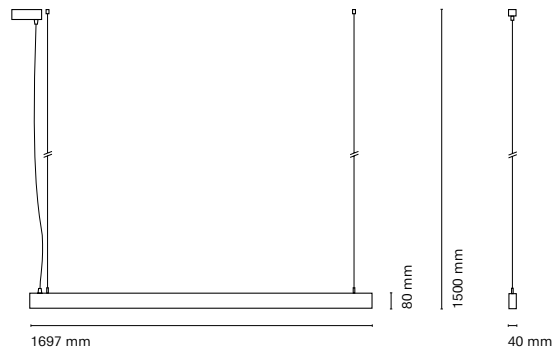

16126-
Infinity Air Opal 1693mm

16136-
Infinity Air Microprismatic 1693mm

16146-
Infinity Air Opal IP43 1693mm

16156-
Infinity Air Microprismatic IP43 1693mm