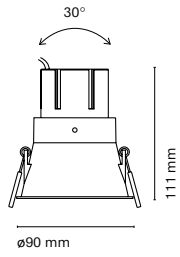

Tolva M

00411-
Tolva M Adjustable

6/9 W

13 W

	Colour	CRI/Temp.	Angle	Led	Dimming	Index Protection	Emergency
00411-	0 White	H 927	2 20°	0 780 lm / 6W**	- On-Off	- IP20	- No Emergency
	1 Black	E 930	4 40°	1 1070 lm / 9W	D* Dali	P IP54	EM Kit 1h
	A Copper	F 940	6 60°	2 1400 lm / 13W	R* Edge Cut		
	D Gold	D* 918-930			B Bluetooth		
	G Graphite				Z Zigbee		

Cut-out 85mm

* Dim to warm (1800K - 3000K): Only available with 6W dimmable version.

** Dim to warm 635lm / 6W

Colour
0GU White
1GU Black
8GU Aluminum
AGU Copper
DGU Gold
GGU Graphite
RGU Red

00411-
Tolva M Adjustable GU10

Cut-out 85 mm

ø90 mm

Accessories

15045-1 Honeycomb