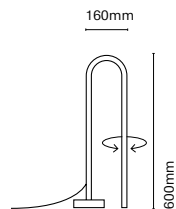

31110-
Bow Table lamp

	Colour	CRI/Temp.	Led	Dimming
31115-	1 Black	G 827	3 2880lm / 22W	I Dimmer included

	Colour	CRI/Temp.	Led	Dimming
31110-	1 Black	G 827	1 1120lm / 10W	I Dimmer included