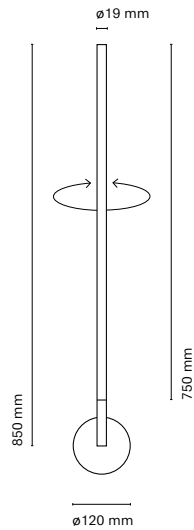

* Black canopy

	Colour	CRI/Temp.	Led	Dimming
31157-	0 White	H 927	1 2016lm / 13,5W	On-Off
	1 Black	E 930		
	7* Satin Nickel	F 940		
	D* Gold			

* Black canopy

31175-
Line Wall Vertical 600 mm

31177-
Line Wall Vertical 850 mm