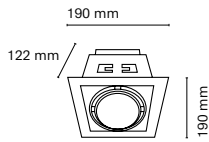

Kardan L

Colour

02431-	0GX5.3	White
	1GX5.3	Black
	8GX5.3	Aluminum

Colour

02432-	0GX5.3	White
	1GX5.3	Black
	8GX5.3	Aluminum

Colour

02433-	0GX5.3	White
	1GX5.3	Black
	8GX5.3	Aluminum

Kardan S

Colour

02411-	0GU	White
	1GU	Black
	8GU	Grey

Colour

02412-	0GU	White
	1GU	Black
	8GU	Grey

Colour

02413-	0GU	White
	1GU	Black
	8GU	Grey