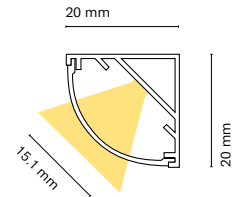

22007

Low recessed profile

ES Perfil empotrable bajo
FR Profil encastré bas
IT Profilo baddo da incasso

Material
AL6063-T5

Application
Recessed

Inner dimension
12,3 mm

Maximum power
20W

	Colour	Lenght
22007-	0 White	200 200 cm
	1 Black	150 150 cm
	8 Silver	100 100 cm
		050 50 cm

Accessories

		Lenght
22303-	Transparent diffuser (loss by diffuser 5%)	200 200 cm
22304-	Opal diffuser (loss by diffuser 30%)	150 150 cm
22312-	Black diffuser (loss by diffuser 80%)	100 100 cm
		050 50 cm

22525-	End cap with hole
22526-	End cap without hole

22303-
22304-

22312-

22525-
22526-

22004

45° profile (led strip 15,1mm)

ES Perfil 45° (tira led 15,1mm)
FR Profil 45° (ruban 15,1mm)
IT Profilo 45° (luce a led 15,1mm)

Material
AL6063-T5

Application
Surface

Inner dimension
15,1 mm

Maximum power
20W

	Colour	Lenght
22004-	8 Silver	200 200 cm
		150 150 cm
		100 100 cm
		050 50 cm

Accessories

		Lenght
22305-	Transparent diffuser (loss by diffuser 5%)	200 200 cm
22306-	Opal diffuser (loss by diffuser 30%)	150 150 cm
		100 100 cm
		050 50 cm

22510-	End cap with hole
22511-	End cap without hole
22512-	Fixation clip

22305-
22306-

22510-
22511-

22512-