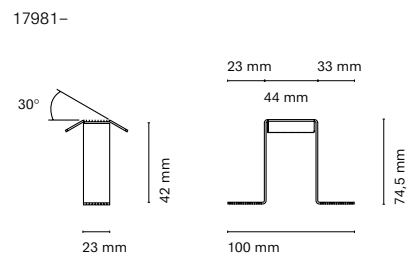

Accessories for Recessed

17981-	Recessed Version Accessories

Required recessed accessory units	Necessary units
16102 / 16112 (573 x 40 mm)	2
16103 / 16113 (853 x 40 mm)	2
16104 / 16114 (1133 x 40 mm)	2
16105 / 16115 (1413 x 40 mm)	3
16106 / 16116 (1693 x 40 mm)	3
16107 / 16117 (1973 x 40 mm)	3
16109 / 16119 (2533 x 40 mm)	4
16110 / 16120 (2813 x 40 mm)	4