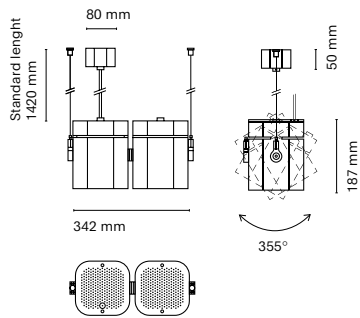

18102-
Box Air 2 Modules

	Colour	CRI/Temp.	Angle	Led	Dimming
18101-	0 White	G 827	1 15°	2 1500 lm / 12W	On-Off
	1 Black	C 830	3 36°	3 2000 lm / 17,5W	D Dali
	2 Grey	N 840	7 70°	4 3000 lm / 25W	
	A Copper	H 927		5 4000 lm / 33W	
	D Gold	E 930			
	G Graphite	F 940			

	Colour	CRI/Temp.	Angle	Led	Dimming
18102-	0 White	G 827	1 15°	2 2x1500 lm / 12W	On-Off
	1 Black	C 830	3 36°	3 2x2000 lm / 17,5W	D Dali
	2 Grey	N 840	7 70°	4 2x3000 lm / 25W	
	A Copper	H 927		5 2x4000 lm / 33W	
	D Gold	E 930			
	G Graphite	F 940