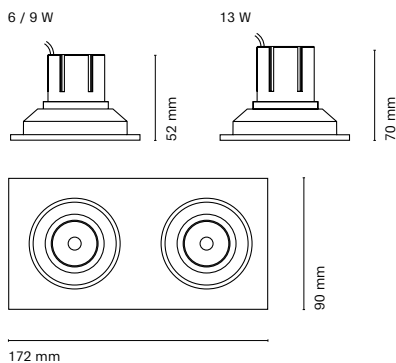

00230-
00231-
Cut-out Ø72mm
Cut-out Ø82mm

ø80 mm

ø90 mm

00241-
Inox S 90x90 mm Adjustable

00242-
Inox S 172x90 mm Adjustable

	Colour	CRI/Temp.	Angle	Led	Dimming	Emergency
00241-	0 White	H 927	2 20°	0 780 lm / 6W**	- On-Off	- No Emergency
	1 Black	E 930	4 40°	1 1070 lm / 9W	R* Edge Cut	EM Kit 1h
	8 Aluminum	F 940	6 60°	2 1400 lm / 13W	D* Dali	
		D* 918-930			B Bluetooth	
					Z Zigbee	