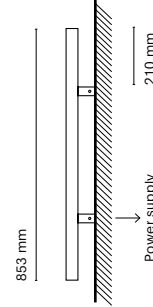

16401 - A = 145 mm
16402 - A = 285 mm
16403 - / 16404 - A = 210 mm

16401 -
Infinity Wall 290mm
1 Module

16402 -
Infinity Wall 573mm
2 Modules

16403 -
Infinity Wall 853mm
3 Modules

16404 -
Infinity Wall 1133mm
4 Modules

Infinity Wall

Index protection IP20	Colour temp. 2700K / 3000K / 4000K
Step McAdam 3-SDCM	Technology LED
Driver Included	Guarantee 5 years
CRI > 90	Class I
Lifetime 50.000h	Voltage 230V

	Colour	CRI/Temp.	Led	Dimming
16401-	0 White	H 927	L 770 lm / 6,5W	On-Off
	1 Black	E 930	H 1414 lm / 11,9W	D Dali
	2 Grey	F 940		B Bluetooth

	Colour	CRI/Temp.	Led	Dimming
16402-	0 White	H 927	L 1541 lm / 13W	On-Off
	1 Black	E 930	H 2827 lm / 23,8W	D Dali
	2 Grey	F 940		B Bluetooth

	Colour	CRI/Temp.	Led	Dimming
16403-	0 White	H 927	L 2311 lm / 19,5W	On-Off
	1 Black	E 930	H 4240 lm / 35,7W	D Dali
	2 Grey	F 940		B Bluetooth

	Colour	CRI/Temp.	Led	Dimming
16404-	0 White	H 927	L 3082 lm / 26W	On-Off
	1 Black	E 930	H 5654 lm / 47,6W	D Dali
	2 Grey	F 940		B Bluetooth