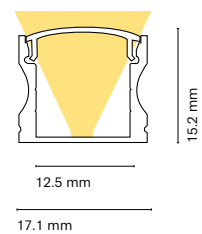

Colour	Lenght
15979-	0 White	200 200 cm
	1 Black	150 150 cm
	8 Silver	100 100 cm
		050 50 cm

Accessories

		Lenght
15976-	Transparent diffuser (loss by diffuser 5%)	200 200 cm
15975-	Opal diffuser (loss by diffuser 30%)	150 150 cm
		100 100 cm
		050 50 cm
15696-	End cap with hole	
15697-	End cap without hole	
15982-	Fixation clip	

15976-
15975-

15696-
15697-

15982-