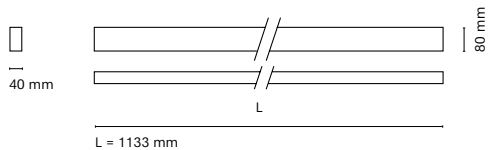

16104-
Infinity Down Opal IP43 1133mm

16114-
Infinity Microprismatic IP43 1133mm