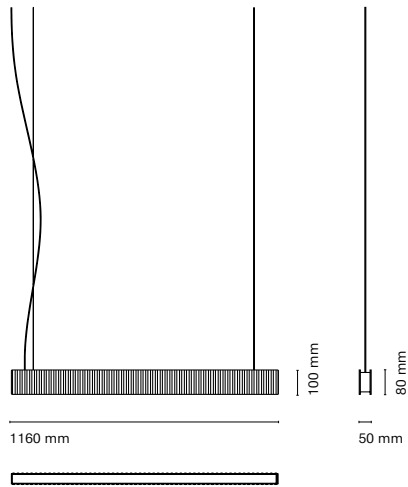

31604-
Dune Suspensión Opal 1160 mm