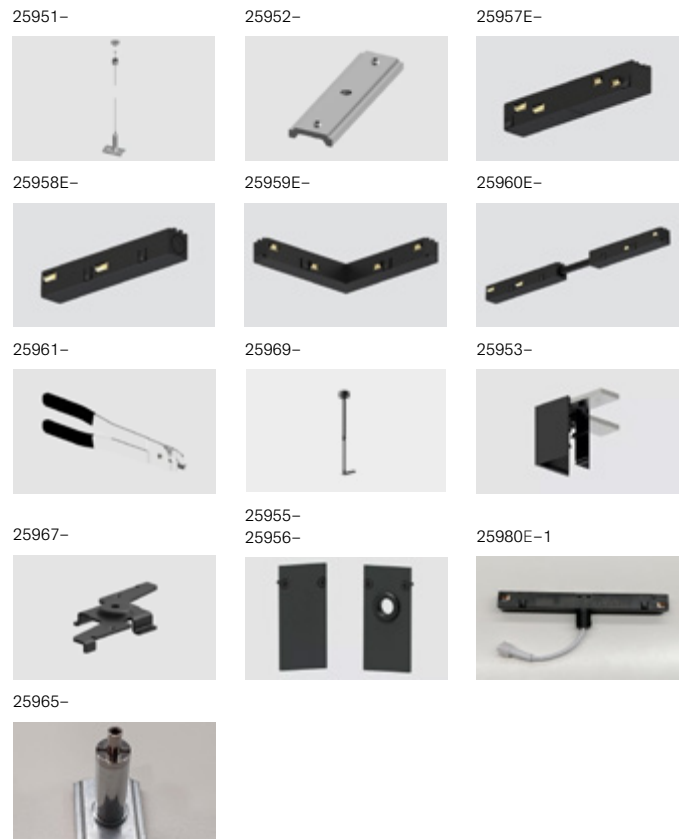

Accessories for indirect lighting

21143-H/48	LED STRIP 48V IP54 2700K 14,4W CRI90
21143-E/48	LED STRIP 48V IP54 3000K 14,4W CRI90
25980E-1	Adapter 96W for 48V ledstrip
25980E-1D	Adapter 96W for 48V ledstrip Dali
25965-	Suspension Kit for indirect lighting (1,50m - 1 uds)
25966-	Mechanical lineal joint for indirect lighting (1 uds)