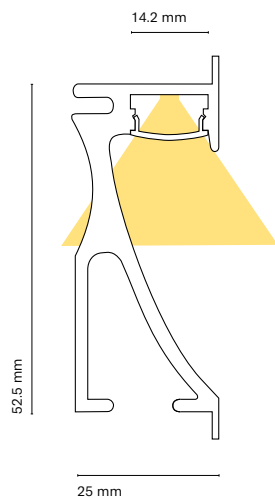

	Colour	Lenght	
15652-	0 White	200	200 cm
	8 Silver	150	150 cm
		100	100 cm
		050	50 cm

Accessories

		Lenght	
22303-	Transparent diffuser (loss by diffuser 5%)	200	200 cm
22304-	Opal diffuser (loss by diffuser 30%)	150	150 cm
		100	100 cm
		050	50 cm