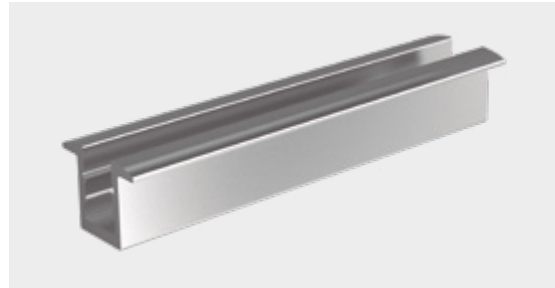

22002

Mini recessed profile

ES Perfil empotrable mini
FR Profilé mini encastré
IT Profilo mini da incasso

Material
AL6063-T5

Application
Recessed

Inner dimension
4.1 mm

Maximum power
15W