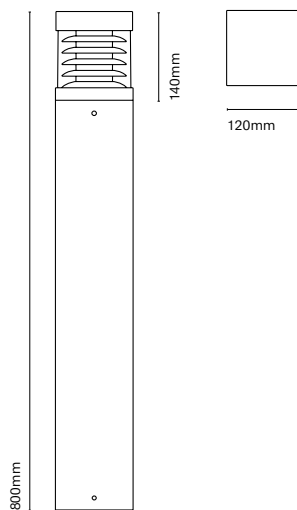

24702-
with accessory 24794-Y

	Colour	CRI/Temp.	Led
24701- 24702-	Y Anthracite	S Switchable	4 1200 lm / 10W

Accessories

24792-Y	Round base for 800mm high
24793-Y	Round base for 265mm high
24794-Y	Square base for 800mm high
24795-Y	Square base for 250mm high
24791-Y	Round wall support