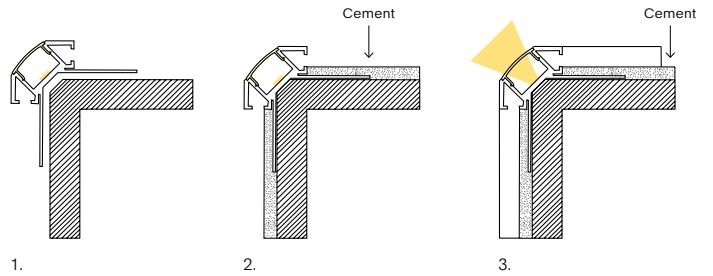

Instalation

Instalation 22009