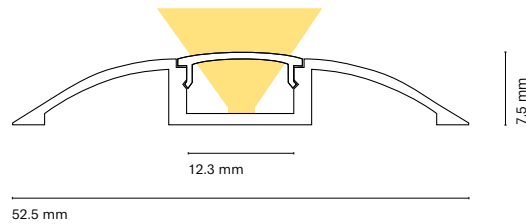

Colour	Lenght	
15654-	8 Silver	200	200 cm
		150	150 cm
		100	100 cm
		050	50 cm

Accessories

		Lenght	
15695-	Transparent diffuser (loss by diffuser 5%)	200	200 cm
15694-	Opal diffuser (loss by diffuser 30%)	150	150 cm
		100	100 cm
		050	50 cm
15691-	End cap profile whit hole		
15692-	End cap profile whitout hole		

15695-

15694-

15691-
15692-

Accessories

		Lenght	
22303-	Transparent diffuser (loss by diffuser 5%)	200	200 cm
22304-	Opal diffuser (loss by diffuser 30%)	150	150 cm
		100	100 cm
		050	50 cm
15678-	End cap profile whit hole		
15679-	End cap profile whitout hole		

22303-
22304-