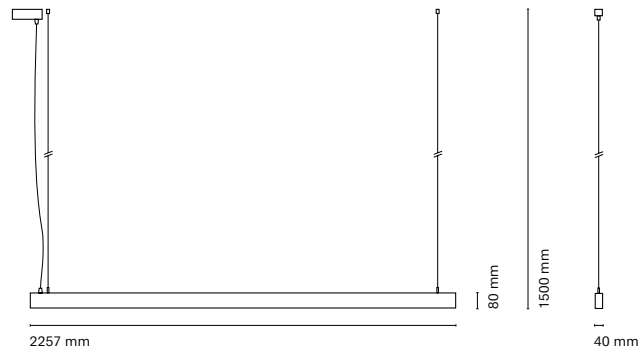

- 16128-
  Infinity Air Opal 2253 mm
- 16138-
  Infinity Air Microprismatic 2253mm
- 16148-
  Infinity Air Opal IP43 2253 mm
- 16158-
  Infinity Air Microprismatic IP43 2253mm