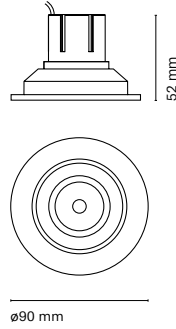

00230-
Inox S ø80mm

00231-
Inox S ø90mm Adjustable

6 / 9 W

13 W

6 / 9 W

13 W

	Colour	CRI/Temp.	Angle	Led	Dimming	Emergency
00230-	0 White	H 927	2 20°	0 780 lm / 6W**	- On-Off	- No Emergency
	1 Black	E 930	4 40°	1 1070 lm / 9W	R* Edge Cut	EM Kit 1h
	8 Aluminum	F 940	6 60°	2 1400 lm / 13W	D* Dali	
		D* 918-930			B Bluetooth	
				Z Zigbee		

Cut-out Ø72mm

* Dim to warm (1800K - 3000K): Only available with 6W dimmable version.

** Dim to warm 635lm / 6W

	Colour	CRI/Temp.	Angle	Led	Dimming	Emergency
00231-	0 White	H 927	2 20°	0 780 lm / 6W**	- On-Off	- No Emergency
	1 Black	E 930	4 40°	1 1070 lm / 9W	R* Edge Cut	EM Kit 1h
	8 Aluminum	F 940	6 60°	2 1400 lm / 13W	D* Dali	
		D* 918-930			B Bluetooth	
				Z Zigbee		

Cut-out Ø82mm

* Dim to warm (1800K - 3000K): Only available with 6W dimmable version.

** Dim to warm 635lm / 6W

	Colour
00230-	0GU White
00231-	1GU Black
	8GU Aluminum

00230-
Inox S ø80mm GU10

00231-
Inox S ø90mm Adjustable GU10

00230-
00231-
Cut-out Ø72mm
Cut-out Ø82mm

ø80 mm

ø90 mm