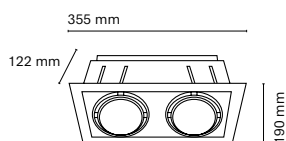

Kardan L

Index protection IP20	Colour temp. 2700K / 3000K / 4000K
Flicker Flicker free	Technology LED
Step McAdam 2-SDCM	Guarantee 5 years
Driver Included	Class II
CRI > 90	Voltage 230V
Lifetime 40.000h	Bluetooth >20m

02431-

02432-

02433-

	Colour	CRI/Temp.	Angle	Led	Dimming	Emergency
02431-	0 White	H 927	1 10°	0 1800lm / 19W	- On-Off	- No Emergency
	1 Black	E 930	4 40°		D Dali	EM Kit 1h
	2 Grey	F 940			B Bluetooth	
					Z Zigbee	
					N Dali no-push	

**Cut-out 165x165mm

	Colour	CRI/Temp.	Angle	Led	Dimming	Emergency
02432-	0 White	H 927	1 10°	0 2 x 1800lm / 19W	- On-Off	- No Emergency
	1 Black	E 930	4 40°		D Dali	EM Kit 1h
	2 Grey	F 940			B Bluetooth	
					Z Zigbee	
					N Dali no-push	

**Cut-out 165x327mm

	Colour	CRI/Temp.	Angle	Led	Dimming	Emergency
02433-	0 White	H 927	1 10°	0 3 x 1800lm / 19W	- On-Off	- No Emergency
	1 Black	E 930	4 40°		D Dali	EM Kit 1h
	2 Grey	F 940			B Bluetooth	
					Z Zigbee	
					N Dali no-push	

**Cut-out 165x472mm