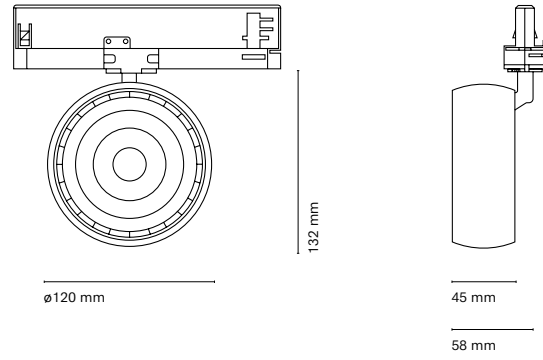

06101-

06103-

06102-

	Colour	CRI/Temp.	Angle	Led	Dimming
06101-	0 White	C 830	1 15°	2 1500lm/12,5W	On-Off
	1 Black	N 840	3 36°		D Dali
		H 927			B Bluetooth
		E 930			
		F 940			
		W 935			

	Colour	CRI/Temp.	Angle	Led	Dimming
06102-	0 White	C 830	1 15°	2 1500lm/12,5W	On-Off
	1 Black	N 840	3 36°	3 2000lm/18W	D Dali
		H 927			B Bluetooth
		E 930			
		F 940			
		W 935			

	Colour	CRI/Temp.	Angle	Led	Dimming
06103-	0 White	C 830	1 15°	3 2000lm/18W	On-Off
	1 Black	N 840	3 36°	4 3000lm/26W	D Dali
		H 927			B Bluetooth
		E 930			
		F 940			
		W 935