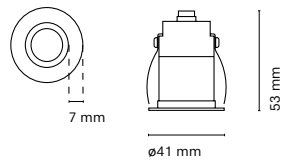

Index protection IP44 (IP20 superior)	Colour temp. 2700K / 3000K / 4000K
UGR < 13	Technology LED
Flicker Flicker free	Guarantee 5 years
Step McAdam 3-SDCM	Class II
Driver Included	Voltage 230V
CRI > 90	Cut-out Ø37mm
Lifetime 50.000h	

00150-