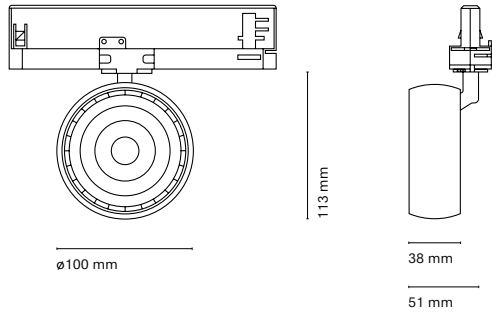

06101-

06103-

06102-

	Colour	CRI/Temp.	Angle	Led	Dimming
06101-	0 White	C 830	1 15°	2 1500lm/12,5W	On-Off
	1 Black	N 840	3 36°		D Dali
		H 927			B Bluetooth
		E 930			
		F 940			
		W 935			

	Colour	CRI/Temp.	Angle	Led	Dimming
06102-	0 White	C 830	1 15°	2 1500lm/12,5W	On-Off
	1 Black	N 840	3 36°	3 2000lm/18W	D Dali
		H 927			B Bluetooth
		E 930			
		F 940			
		W 935			

	Colour	CRI/Temp.	Angle	Led	Dimming
06103-	0 White	C 830	1 15°	3 2000lm/18W	On-Off
	1 Black	N 840	3 36°	4 3000lm/26W	D Dali
		H 927			B Bluetooth
		E 930			
		F 940			
		W 935