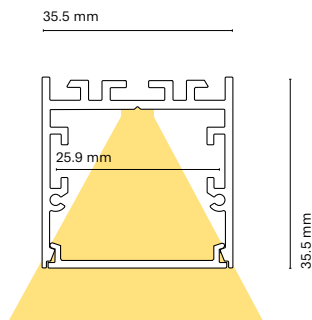

15840

Aluminum profile 35 mm

ES Perfil de aluminio 35 mm C
FR Profilé rond en aluminium
IT Profilo tondo di alluminio

Material
AL6063-T5

Application
Surface / Suspended

Inner dimension
25 mm

Maximum power
42W

	Colour	Lenght
15840-	0 White	200 200 cm
	1 Black	150 150 cm
		100 100 cm
		050 50 cm

Accessories

		Lenght
15841-	Opal diffuser (loss by diffuser 30%)	200 200 cm
		150 150 cm
		100 100 cm
		050 50 cm
15842-	End cap profile	Colour
		0 White
		1 Black
15843-	Suspension kit	
15844-	Fixing profile support	
15845-	Joint (2 pcs)	

22014

Wall profile up & down

ES Perfil pared up & down
FR Profil mur up & down
IT Profilo a parete up & down

Material
AL6063-T5

Application
Surface

Inner dimension
17.9 mm

Maximum power
20W + 20W

	Colour	Lenght
22014-	0 White	200 200 cm
	1 Black	150 150 cm
	8 Silver	100 100 cm
		050 50 cm

Accessories

		Lenght
22311-	Opal diffuser (loss by diffuser 30%)	200 200 cm
		150 150 cm
		100 100 cm
		050 50 cm
22537-	End cap profile