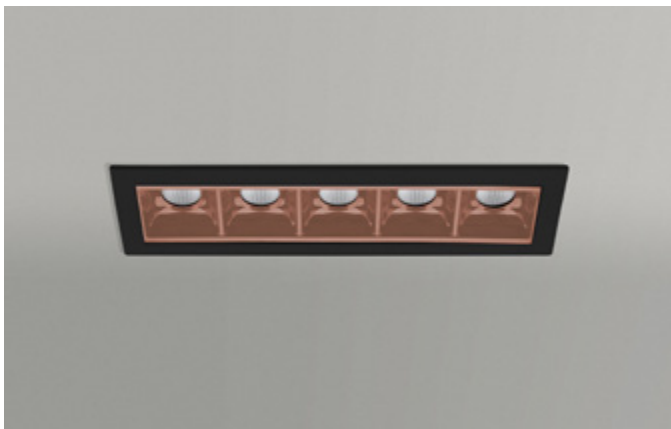

ES

La familia BOXET está compuesta por pequeña luminaria empotrable de alta potencia que nos permite alcanzar un efecto minimalista y limpio. El UGR o índice de deslumbramiento unificado es menor a 13 gracias a su reflector hace que sea casi imperceptible que está encendida y no deslumbre nada. Esto la hace ideal para proyectos que requieren un alto confort visual. Disponible en módulos de uno, dos, cinco y diez; tiene versión modular fija o basculante.

FR

La famille BOXET est composée de petits luminaires encastrés de haute puissance qui nous permettent d'obtenir un effet minimaliste et propre. L'UGR ou indice d'éblouissement unifié est inférieur à 13 grâce à son réflecteur qui rend presque imperceptible le fait qu'il soit allumé et n'éblouit pas du tout. Il est donc idéal pour les projets qui exigent un grand confort visuel. Disponible en modules de un, deux, cinq et dix, il est disponible en version modulaire fixe ou inclinable.

IT

La famiglia BOXET è composta da piccoli apparecchi da incasso ad alta potenza che permettono di ottenere un effetto minimalista e pulito. L'UGR, o indice di abbagliamento unificato, è inferiore a 13: grazie al suo riflettore quasi non si nota che è acceso e non abbaglia affatto. Questa qualità lo rende ideale per progetti che richiedono un elevato confort visivo. Disponibile in moduli da uno, due, cinque e dieci; ha una versione modulare fissa o inclinabile.