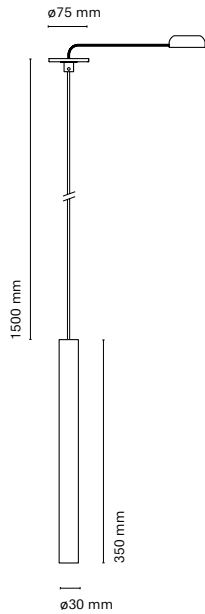

06742-
Bcn 30 Air 350 mm
(False ceiling)