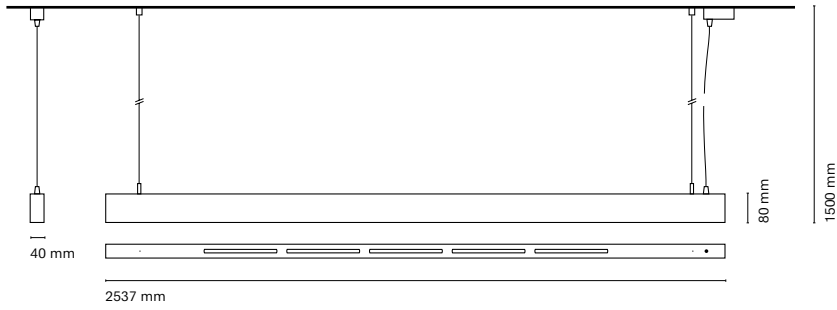

16309-
Infinity Up&Down Opal 2537 mm

16319-
Infinity Up&Down Microprismatic 2537 mm