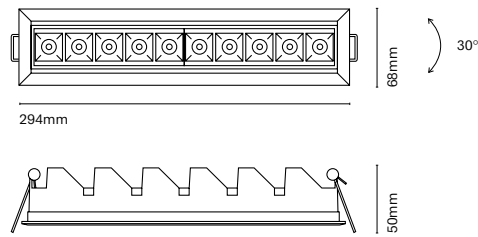

19210-
Boxet Adjustable 20 W

	Colour	CRI/Temp.	Angle	Led	Dimming	Emergency
19205-	0 White	H 927	1 12°	1 1050 lm / 10W	- On-Off	- No Emergency
	1 Black	E 930	3 34°		D Dali	EM Kit 1h
	W White / White	F 940	4 48°		B Bluetooth	
	V White / Copper				Z Zigbee	
	Z White / Gold					
	B Black / Copper					
	K Black / Gold					

Cut-out 154x55 mm

	Colour	CRI/Temp.	Angle	Led	Dimming	Emergency
19210-	0 White	H 927	1 12°	2 2100 lm / 20W	- On-Off	- No Emergency
	1 Black	E 930	3 34°		D Dali	EM Kit 1h
	W White / White	F 940	4 48°		N Dali no-push	
	V White / Copper				B Bluetooth	
	Z White / Gold				Z Zigbee	
	B Black / Copper					
	K Black / Gold					

Cut-out 288x55 mm