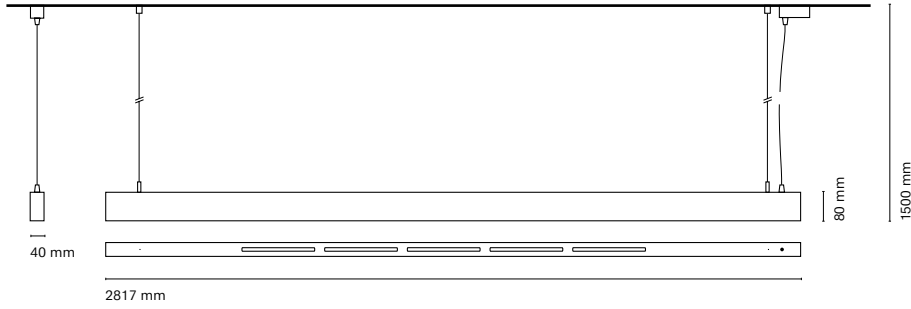

16310-
Infinity Up&Down Opal 2818mm

16320-
Infinity Up&Down Microprismatic 2818mm