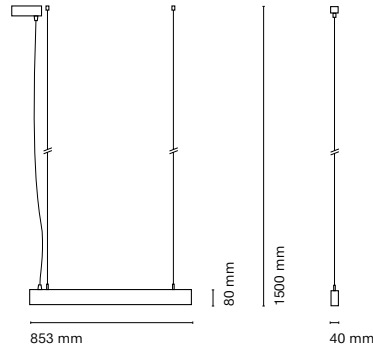

16123-
Infinity Air Opal 853mm

16133-
Infinity Air Microprismatic 853mm

16143-
Infinity Air Opal IP43 853mm

16153-
Infinity Air Microprismatic IP43 853mm