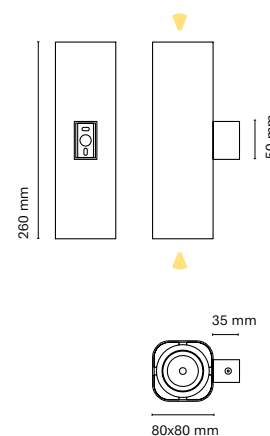

Platinum Wall

ES
PLATINUM Wall es una luminaria con aplique de pared de una estética única gracias a sus aristas redondeadas. Aunque pueda parecer una forma muy rígida, es posible bascular la dirección de la fuente de luz y eso permite controlar muy bien el alumbrado. Posibilidad de personalizar con todos los colores de la carta RAL o también en baño electrolítico para acabados en dorado, bronce y grafito. Dentro de la misma familia encontramos también su versión adosada.

FR
PLATINUM Wall est une applique murale avec une esthétique unique grâce à ses bords arrondis. Bien que la forme puisse sembler très rigide, il est possible d'incliner la direction de la source lumineuse, ce qui permet de très bien contrôler l'éclairage. Possibilité de personnalisation avec toutes les couleurs de la carte RAL ou également en bain électrolytique pour des finitions en or, bronze et graphite. Dans la même famille, il existe également une version pour montage en surface.

IT
PLATINUM Wall è un'applique con un'estetica unica grazie ai suoi bordi arrotondati. Anche se può sembrare una forma molto rigida, è possibile inclinare la direzione della fonte di luce e questo permette di controllare molto bene l'illuminazione. Possibilità di personalizzare con tutti i colori della tabella RAL o anche in bagno elettrolitico per finiture in oro, bronzo e grafite. All'interno della stessa famiglia c'è anche una versione a montaggio superficiale.