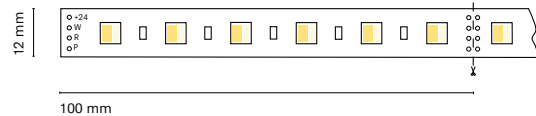

Marienplatz

Linear lighting with special lighting for bakery, meat and fish.

Voltage 24V	Warranty 5 years
LED type 5050	Lifetime 40.000h
IP IP67	PCB Thickness 2 oz

	Temperature	Density	Lumen output	Power
15569-24B	Bread	60 leds/m	380 lm / m	5,2 W/m
15569-24F	Fish	60 leds/m	360 lm / m	5,2 W/m
15569-24M	Meat	60 leds/m	480 lm / m	9,4 W/m

Recommended length (max.) 10 m
Profile Recommended
Dimension 5000x12x4mm
Cut 100 mm /6 LED