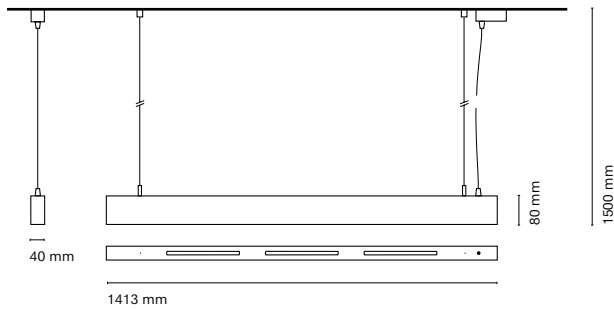

16305-
Infinity Up&Down Opal 1413mm

16315-
Infinity Up&Down Microprismatic 1413mm