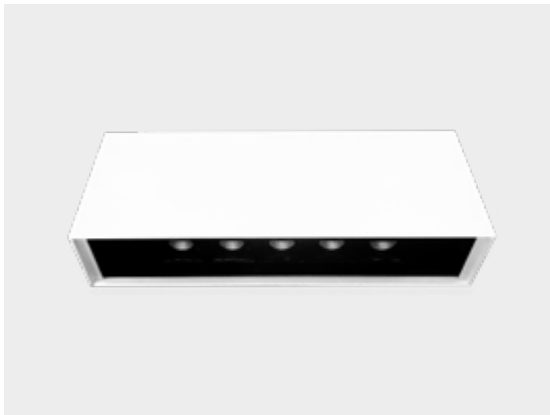

Colour	CRI/Temp.	Angle	Led	Dimming
16651-	0 White	H 927	1 12°	0 620 lm / 5W	On-Off
	1 Black	E 930	3 34°	1 1050 lm / 10W	N Dali no-push
	2 Grey	F 940	4 48°		

	Colour	CRI/Temp.	Angle	Led	Dimming
16652-	0 White	H 927	1 12°	1 1240 lm / 10W	On-Off
	1 Black	E 930	3 34°	3 2100 lm / 20W	N Dali no-push
	2 Grey	F 940	4 48°