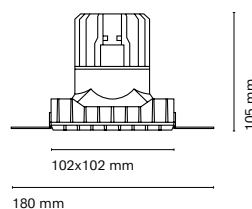

Discretion and integration define PLASTER Trimless. These luminaires are characterized by their complete integration into the ceiling and their unique finishes.

Index protection IP20	Colour temp. 2700K / 3000K / 4000K
Flicker Flicker free	Technology LED
Step McAdam 2-SDCM	Guarantee 5 years
Driver Included	Class III
CRI > 90	Voltage 230V
Lifetime 50.000h	Bluetooth >20m

Plaster Trimless

00451-

00452-

00461-

00462-

ES
Discreción e integración definen a PLASTER Trimless. Estas luminarias se caracterizan por su completa integración en el techo y sus acabados únicos.

FR
Discretion et intégration définissent PLASTER Trimless. Ces luminaires se caractérisent par leur intégration complète dans le plafond et leurs finitions uniques.

IT
Discrezione e integrazione definiscono PLASTER Trimless. Questi apparecchi sono caratterizzati dalla loro completa integrazione nel soffitto e dalle loro finiture uniche.