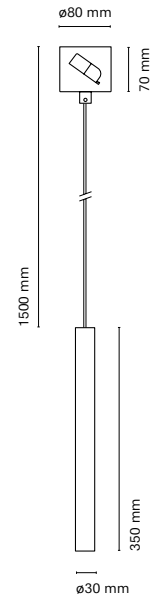

06752-
Bcn 30 Air 350 mm
(Canopy)