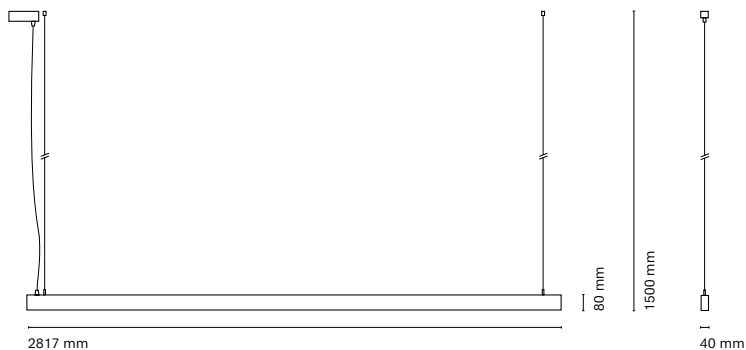

- 16130-
  Infinity Air Opal 2813 mm
- 16140-
  Infinity Air Microprismatic 2813mm
- 16150-
  Infinity Air Opal IP43 2813 mm
- 16160-
  Infinity Air Microprismatic IP43 2813mm