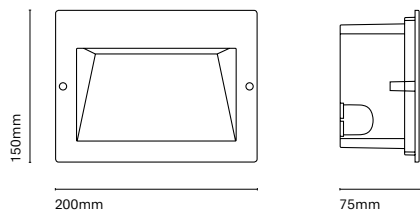

ES
Es una luminaria empotrable con un diseño limpio y elegante. Carrer ha sido creada para generar tanto un efecto bañador de pared como de señalización.

FR
Un luminaire encastré avec un design épuré et élégant. Carrer a été conçu pour créer un effet lèche-mur à la fois que balisage.

IT
Incasso dal disegno pulito ed elegante. Carrer è un segnapasso pensato anche per creare un effetto Wall Washer.

24500-

24501-

	Colour	CRI/Temp.	Angle	LED
24500-	Y Anthracite	S Switchable	9 100°	1 1000 lm / 10W
	0 White			

Installation dimensions 176x130mm
Pre installation box for concrete 195x145x80mm included

	Colour	CRI/Temp.	LED
24501-	Y Anthracite	S Switchable	0 170 lm / 1,6W
	0 White		

Installation dimensions 178x67mm
Pre installation box for concrete 212x78x75mm included