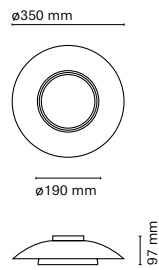

31430-
Tires Down 500mm