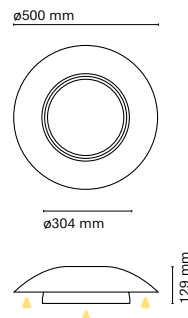

31431-
Tires Down+Ambient 500mm

31440-
Tires Down 700mm