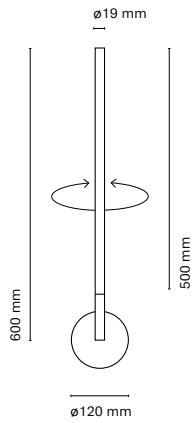

31175-
Line Wall Vertical 600 mm