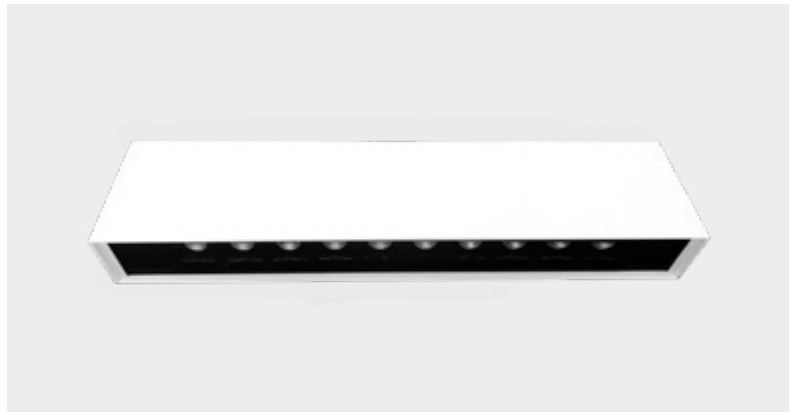

Colour	CRI/Temp.	Angle	Led	Dimming
16651-	0 White	H 927	1 12°	0 620 lm / 5W	On-Off
	1 Black	E 930	3 34°	1 1050 lm / 10W	N Dali no-push
	2 Grey	F 940	4 48°		

	Colour	CRI/Temp.	Angle	Led	Dimming
16652-	0 White	H 927	1 12°	1 1240 lm / 10W	On-Off
	1 Black	E 930	3 34°	3 2100 lm / 20W	N Dali no-push
	2 Grey	F 940	4 48°