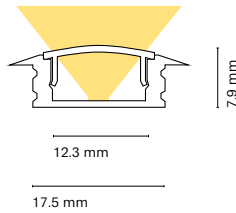

22007

Low recessed profile

ES Perfil empotrable bajo
FR Profil encastré bas
IT Profilo baddo da incasso

Material
AL6063-T5

Application
Recessed

Inner dimension
12,3 mm

Maximum power
20W

	Colour	Lenght
22007-	0 White	200 200 cm
	1 Black	150 150 cm
	8 Silver	100 100 cm
		050 50 cm

Accessories

		Lenght
22303-	Transparent diffuser (loss by diffuser 5%)	200 200 cm
22304-	Opal diffuser (loss by diffuser 30%)	150 150 cm
22312-	Black diffuser (loss by diffuser 80%)	100 100 cm
		050 50 cm

22525-	End cap with hole
22526-	End cap without hole

22303-
22304-

22312-

22525-
22526-

22004

45° profile (led strip 15,1mm)

ES Perfil 45° (tira led 15,1mm)
FR Profil 45° (ruban 15,1mm)
IT Profilo 45° (luce a led 15,1mm)

Material
AL6063-T5

Application
Surface

Inner dimension
15,1 mm

Maximum power
20W

	Colour	Lenght
22004-	8 Silver	200 200 cm
		150 150 cm
		100 100 cm
		050 50 cm

Accessories

		Lenght
22305-	Transparent diffuser (loss by diffuser 5%)	200 200 cm
22306-	Opal diffuser (loss by diffuser 30%)	150 150 cm
		100 100 cm
		050 50 cm

22510-	End cap with hole
22511-	End cap without hole
22512-	Fixation clip

22305-
22306-

22510-
22511-

22512-