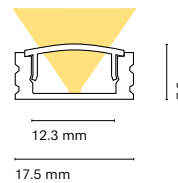

22012

Baseboard / cornice profile

ES Perfil zócalo / cornisa
FR Profil plinthe / corniche
IT Profilo zoccolo / cornice

Material
AL6063-T5

Application
Surface

Inner dimension
12.3 mm

Maximum power
20W

	Colour	Lenght
22012-	0 White	200 200 cm
	1 Black	150 150 cm
	8 Silver	100 100 cm
		050 50 cm

Accessories

		Lenght
22303-	Transparent diffuser (loss by diffusser 5%)	200 200 cm
22304-	Opal diffuser (loss by diffusser 30%)	150 150 cm
		100 100 cm
		050 50 cm

22534- End cap without hole

22303-
22304-

22534-

22006

Low surface profile

ES Perfil de superficie bajo
FR Profil surface bas
IT Profilo basso di superficie

Material
AL6063-T5

Inner dimension
12.3 mm

Application
Surface

Maximum power
20W

22006-

	Colour	Lenght
22006-	0 White	200 200 cm
	1 Black	150 150 cm
	8 Silver	100 100 cm
		050 50 cm

Accessories

		Lenght
22303-	Transparent diffuser (loss by diffusser 5%)	200 200 cm
22304-	Opal diffuser (loss by diffusser 30%)	150 150 cm
22312-	Black diffuser (loss by diffusser 80%)	100 100 cm
22310-	Lens 30°	050 50 cm

		Colour
22515-	End cap with hole	0 White
22516-	End cap without hole	1 Black
22521-	End cap with hole	2 Grey
22522-	End cap without hole	
22523-	End cap with hole	
22524-	End cap without hole	

22517-	Fixation clip	
22518-	Plastic fixing bracket	
22519-	Plastic fixing bracket 90°	
22520-	Adjustable bracket	

22303-
22304-

22312-

22515-
22516-

22310-

22523-
22524-

22517-

22518-

22519-

22520-