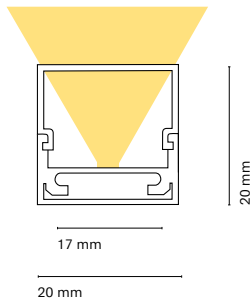

Colour	Lenght	
15667-	8 Silver	200	200 cm
		150	150 cm
		100	100 cm
		050	50 cm

15654