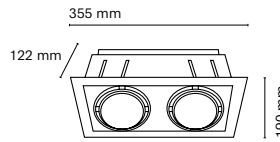

Kardan L

Colour

02431-	0GX5.3	White
	1GX5.3	Black
	8GX5.3	Aluminum

Colour

02432-	0GX5.3	White
	1GX5.3	Black
	8GX5.3	Aluminum

Colour

02433-	0GX5.3	White
	1GX5.3	Black
	8GX5.3	Aluminum

Kardan S

Colour

02411-	0GU	White
	1GU	Black
	8GU	Grey

Colour

02412-	0GU	White
	1GU	Black
	8GU	Grey

Colour

02413-	0GU	White
	1GU	Black
	8GU	Grey