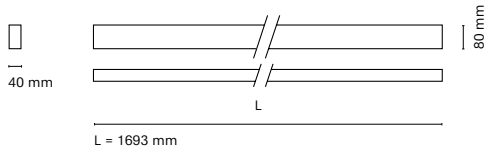

16106-
Infinity Down Opal IP43 1693mm

16116-
Infinity Microprismatic IP43 1693mm