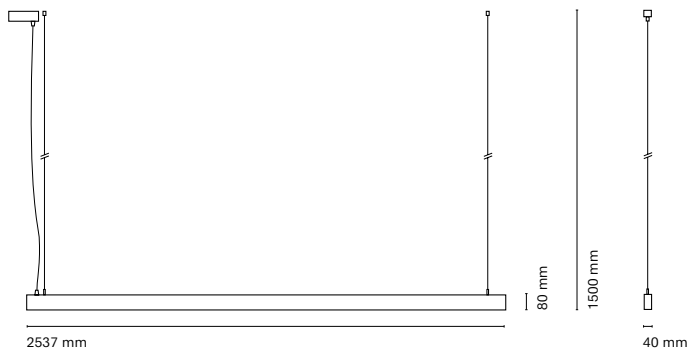

- 16129-
  Infinity Air Opal 2533 mm
- 16139-
  Infinity Air Microprismatic 2533mm
- 16149-
  Infinity Air Opal IP43 2533 mm
- 16159-
  Infinity Air Microprismatic IP43 2533mm