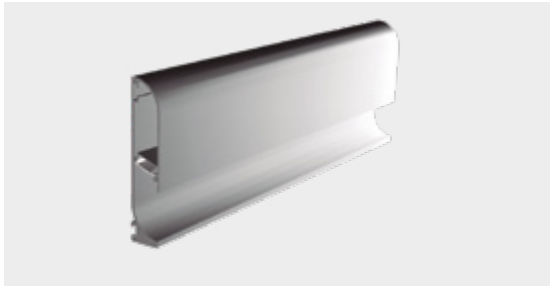

22012

Baseboard / cornice profile

ES Perfil zócalo / cornisa
FR Profil plinthe / corniche
IT Profilo zoccolo / cornice

Material
AL6063-T5

Application
Surface

Inner dimension
12.3 mm

Maximum power
20W