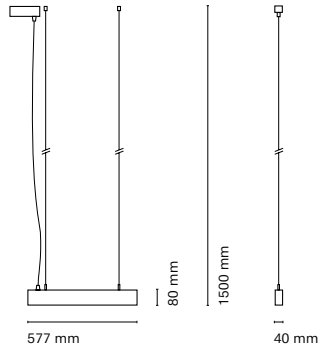

16122-
Infinity Air Opal 573mm

16132-
Infinity Air Microprismatic 573mm

16142-
Infinity Air Opal IP43 573mm

16152-
Infinity Air Microprismatic IP43 573mm