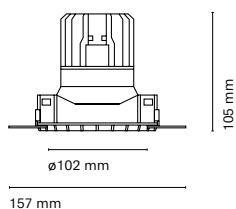

Discretion and integration define PLASTER Trimless. These luminaires are characterized by their complete integration into the ceiling and their unique finishes.

Index protection IP20	Colour temp. 2700K / 3000K / 4000K
Flicker Flicker free	Technology LED
Step McAdam 2-SDCM	Guarantee 5 years
Driver Included	Class III
CRI > 90	Voltage 230V
Lifetime 50.000h	Bluetooth >20m

Plaster Trimless

00451-