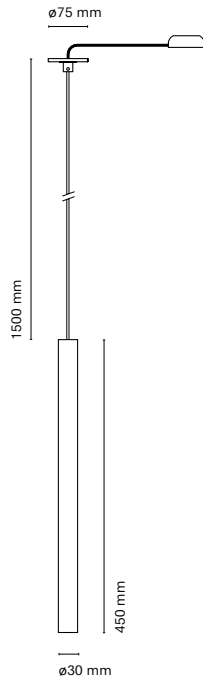

06743-
Bcn 30 Air 450 mm
(False ceiling)