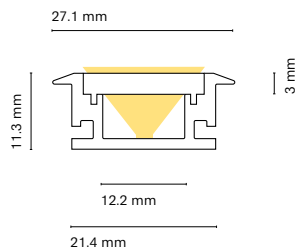

15621

Flooring step aluminium profile

ES Perfil de aluminio pisable
FR Profil aluminium bord d'escalier/nez de marche
IT Profilo di alluminio a pavimento

Material
AL6063-T5

Application
Recessed

Inner dimension
12.2 mm

Maximum power
20W

	Colour	Lenght
15621-	8 Silver	200 200 cm
		150 150 cm
		100 100 cm
		050 50 cm

15752

Aluminum bendable profile

ES Perfil de aluminio curvable
FR Profilé aluminium courbable
IT Profilo di alluminio curvabile

Material
AL6063-T5

Application
Surface

Inner dimension
10.2 mm

Maximum power
15W

	Colour	Lenght
15752-	8 Silver	200 200 cm
		150 150 cm
		100 100 cm
		050 50 cm

Accessories

	Lenght
15623-	200 200 cm
	150 150 cm
	100 100 cm
	050 50 cm
15622-	Fixing profile support
15624-	End cap profile whitout hole
15625-	End cap profile whit hole

Accessories

	Lenght
15753-	200 200 cm
	150 150 cm
	100 100 cm
	050 50 cm
** Minimun radius curvature 250mm	
15754-	End cap profile whitout hole
15755-	End cap profile whit hole
15756-	Fixing support