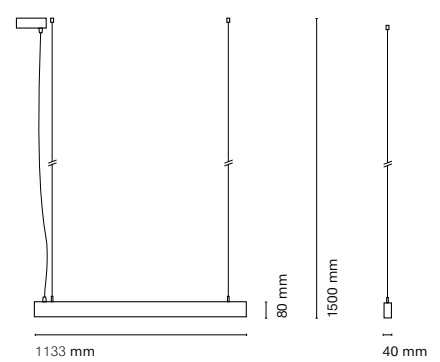

16124-
Infinity Air Opal 1133mm

16134-
Infinity Air Microprismatic 1133mm

16144-
Infinity Air Opal IP43 1133mm

16154-
Infinity Air Microprismatic IP43 1133mm