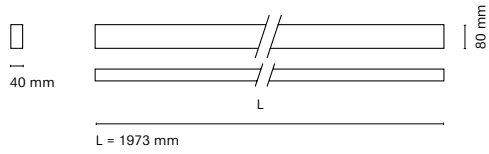

16107-
Infinity Down Opal IP43 1973mm

16117-
Infinity Microprismatic IP43 1973mm