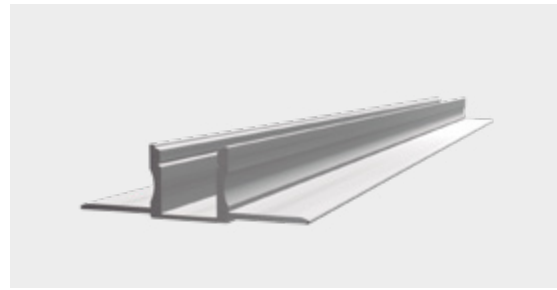

Accessories

		Lenght	
22303-	Transparent diffuser (loss by diffuser 5%)	200	200 cm
22304-	Opal diffuser (loss by diffuser 30%)	150	150 cm
		100	100 cm
		050	50 cm

22530-	End cap with hole
22531-	End cap without hole

22303-
22304-

22530-
22531-

22011

Architectural profile for wall

ES Perfil arquitectónico para pared
FR Profil de mur architectural
IT Profilo architettonico per parete

Material
AL6063-T5

Application
Recessed

Inner dimension
13 mm

Maximum power
20W