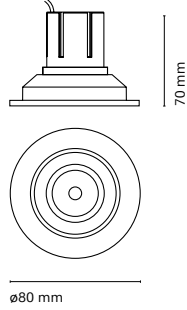

00230-
Inox S ø80mm

00231-
Inox S ø90mm Adjustable

6 / 9 W

13 W

6 / 9 W

13 W

	Colour	CRI/Temp.	Angle	Led	Dimming	Emergency
00230-	0 White	H 927	2 20°	0 780 lm / 6W**	- On-Off	- No Emergency
	1 Black	E 930	4 40°	1 1070 lm / 9W	R* Edge Cut	EM Kit 1h
	8 Aluminum	F 940	6 60°	2 1400 lm / 13W	D* Dali	
		D* 918-930			B Bluetooth	
				Z Zigbee		

Cut-out Ø72mm

* Dim to warm (1800K - 3000K): Only available with 6W dimmable version.

** Dim to warm 635lm / 6W

	Colour	CRI/Temp.	Angle	Led	Dimming	Emergency
00231-	0 White	H 927	2 20°	0 780 lm / 6W**	- On-Off	- No Emergency
	1 Black	E 930	4 40°	1 1070 lm / 9W	R* Edge Cut	EM Kit 1h
	8 Aluminum	F 940	6 60°	2 1400 lm / 13W	D* Dali	
		D* 918-930			B Bluetooth	
				Z Zigbee		

Cut-out Ø82mm

* Dim to warm (1800K - 3000K): Only available with 6W dimmable version.

** Dim to warm 635lm / 6W

	Colour
00230-	0GU White
00231-	1GU Black
	8GU Aluminum

00230-
Inox S ø80mm GU10

00231-
Inox S ø90mm Adjustable GU10

00230-
00231-
Cut-out Ø72mm
Cut-out Ø82mm

ø80 mm

ø90 mm