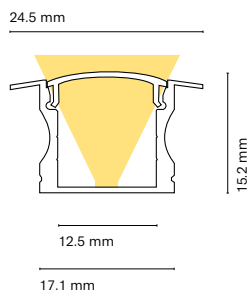

Colour	Lenght
15974-	0 White	200 200 cm
	1 Black	150 150 cm
	8 Silver	100 100 cm
		050 50 cm

15979