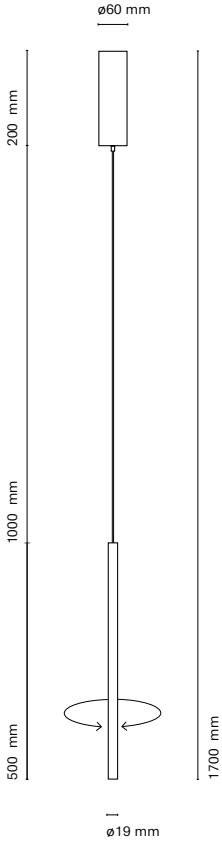

ES

Lines se caracteriza por su capacidad de generar calidez en cada espacio, sus múltiples versiones permiten utilizarla como iluminación ambiental o iluminación acentual pudiéndola proyectar en zonas de paso, espejos de baño, resaltando lienzos de arte, entre muchas más aplicaciones.

Gracias a la tecnología LED implementada permite crear una luz técnica, cálida y controlada perfecta para cada proyecto.

FR

Lines se caractérise par sa capacité à générer de la chaleur dans chaque espace, ses multiples versions lui permettent d'être utilisé comme éclairage d'ambiance ou d'accentuation et peut être projeté dans les zones de transit, les miroirs de salle de bains, la mise en valeur de toiles d'art, parmi de nombreuses autres applications.

Grâce à la technologie LED mise en œuvre, elle permet de créer une lumière technique, chaude et contrôlée, parfaite pour chaque projet.

IT

Lines si contraddistingue per la sua capacità di creare calore in ogni spazio, le sue diverse versioni permettono di utilizzarla come illuminazione di ambiente o illuminazione d'accento, potendola proiettare in zone di passaggio, specchi da bagno, risaltando tele d'arte, oltre ad altre molte applicazioni.

La tecnologia LED permette di creare una luce tecnica, calda e controllata, perfetta per ogni tipo di progetto

31155-
Line Suspended 562mm