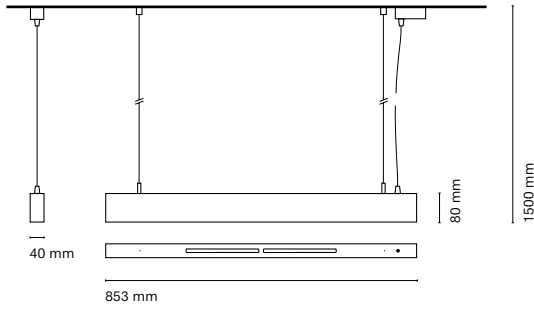

16303-
Infinity Up&Down Opal 853mm

16313-
Infinity Up&Down Microprismatic 853mm