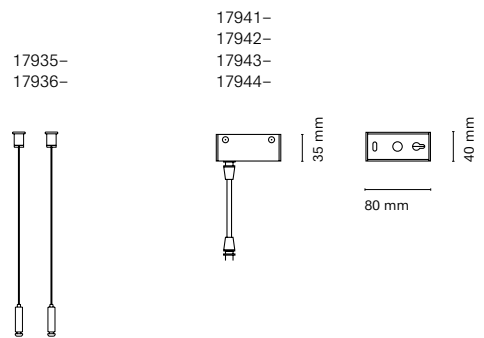

* Asterisk indicates combination Intelligent

Accessories Infinity

Accessories for Suspension

17935-	Infinity Suspended 1500 mm (2 Ud.)
17936-	Infinity Suspended 2500 mm (2 Ud.)

		Colour
17941-	Base Infinity 1500 mm 3 wires	0 White
17942-	Base Infinity 1500 mm 5 wires	1 Black
17943-	Base Infinity 2500 mm 3 wires	2 Grey
17944-	Base Infinity 2500 mm 5 wires	