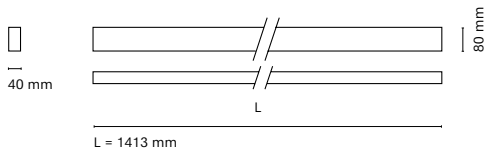

16105-
Infinity Down Opal IP43 1413mm

16115-
Infinity Microprismatic IP43 1413mm